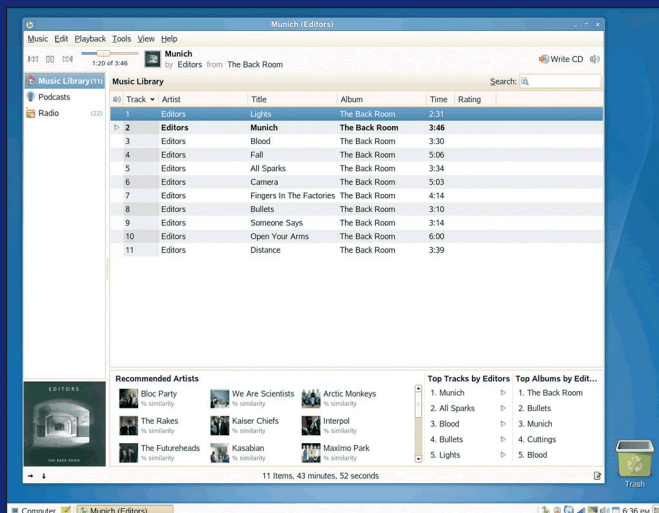

Figure 3: Manage your music with Helix Banshee.

Figure 4: The World Clock applet tracks the time around the world.